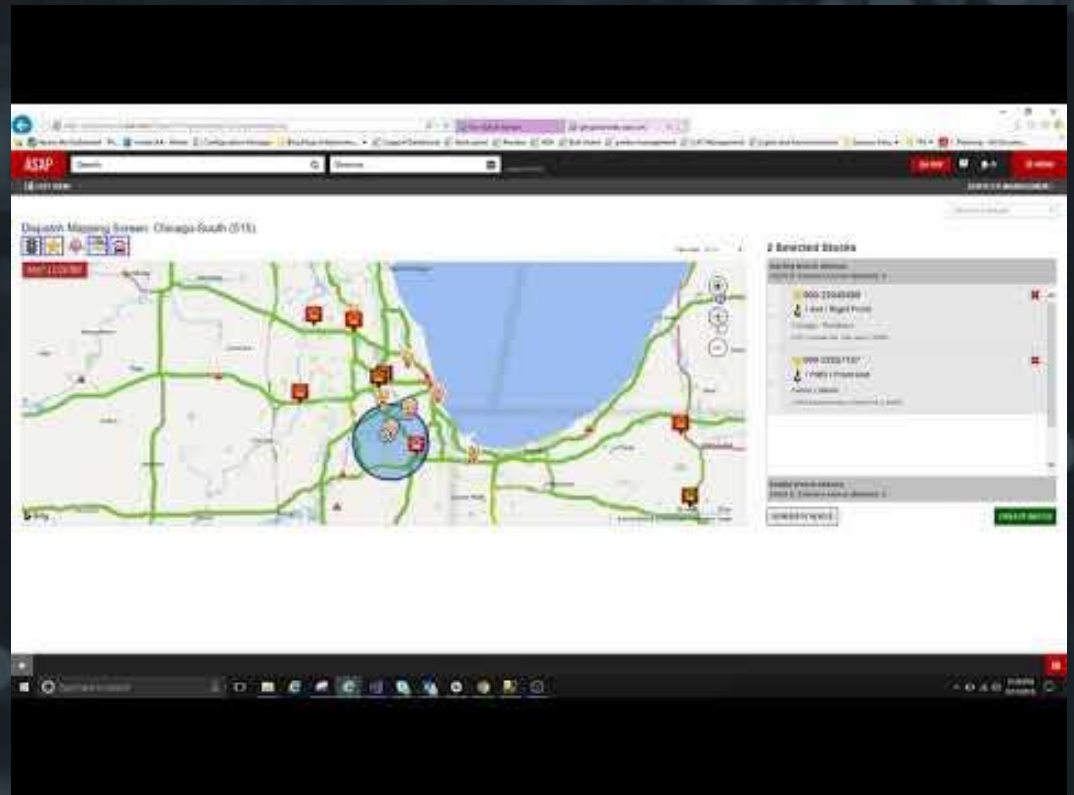

PERFORMANCE ISSUES

1. All around performance is slow